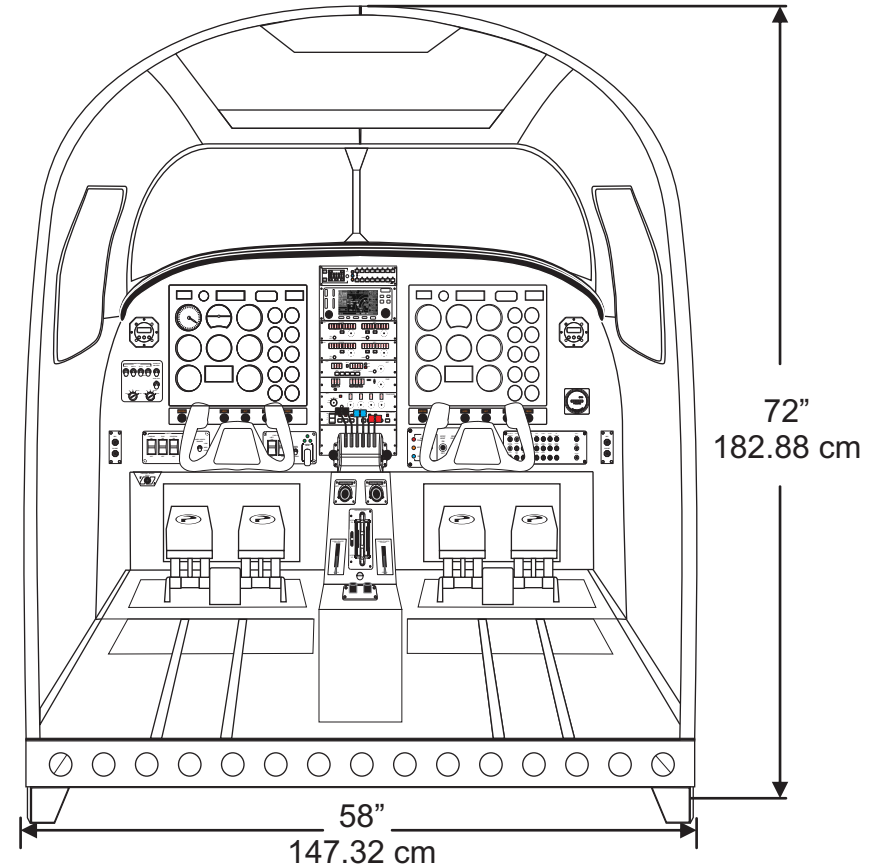

M.F.D. Modular Flight Deck Cockpit Specifications

Shipping Crate Size
 W 66.5in H 83in D 80.25in
 W 169cm H 211cm D 204cm

Shipping Weight 1300lbs
584 kg

Note: The MFD can fit through a 36" wide door opening if disassembled.