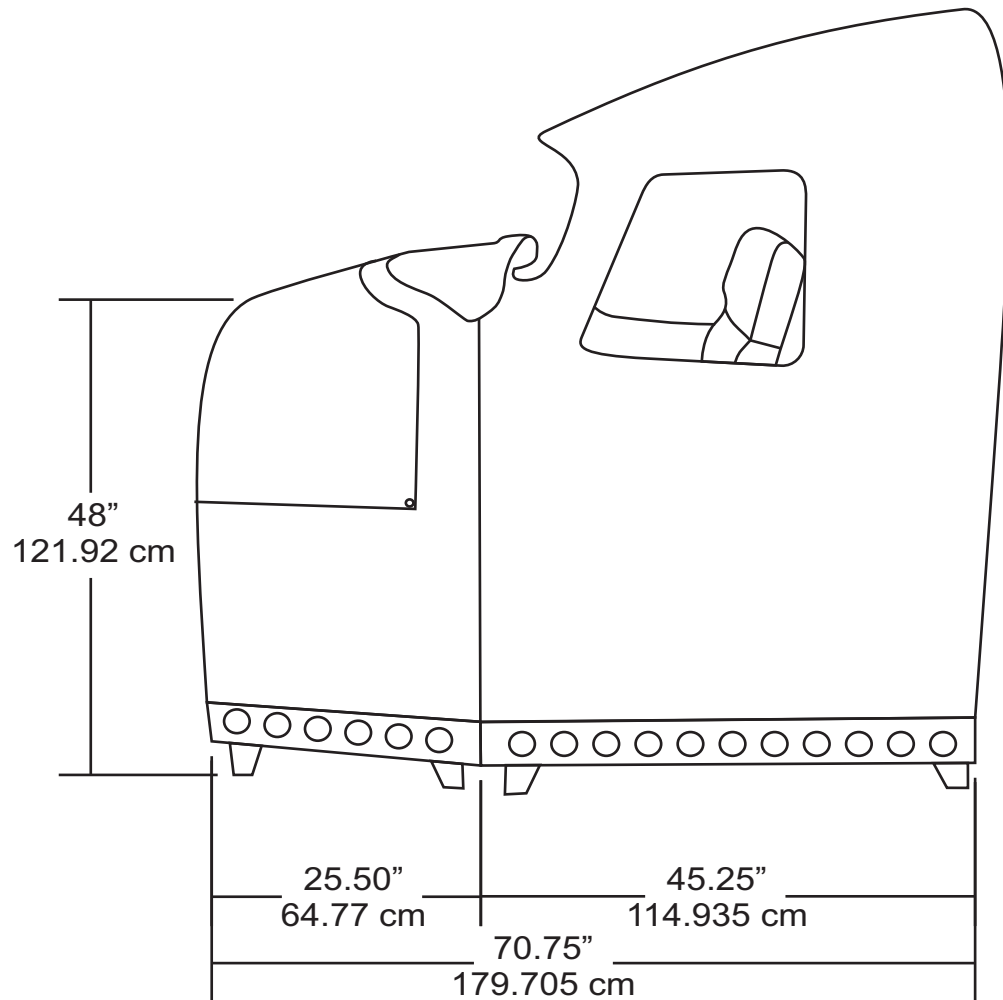

M.F.D. Modular Flight Deck Cockpit Specifications

Shipping Crate Size
 W 66.5in H 83in D 80.25in
 W 169cm H 211cm D 204cm

Shipping Weight 1300lbs
584 kg

Note: The MFD can fit through a 36" wide door opening if disassembled.