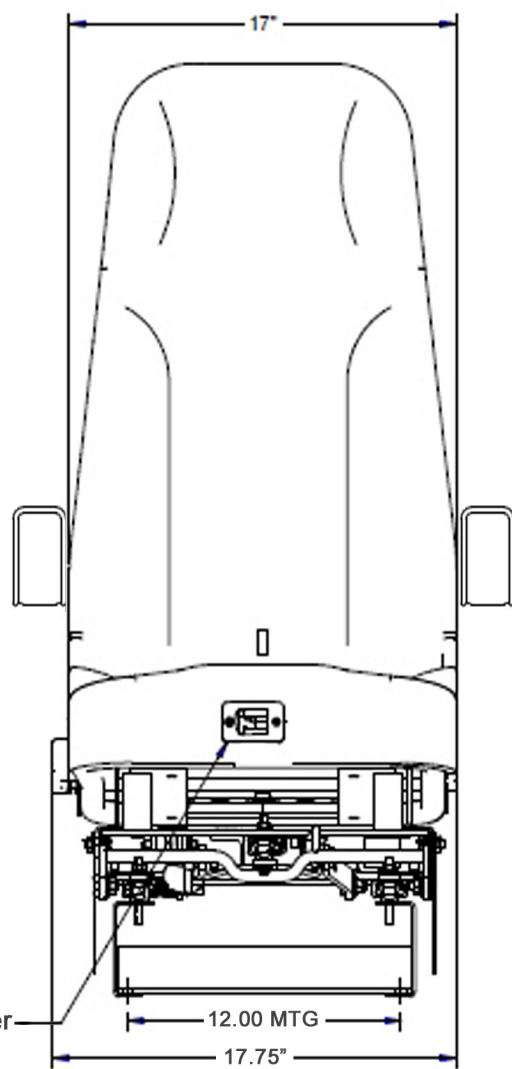

Flight Crew Seat

***Comfortable
Durable
Adjustable Arm Rests
Tilts Forward and AFT
Vertical Adjustment***

Precision Flight Controls Inc.

PRECISION FLIGHT CONTROLS, INC.
 WWW.FLYPFC.COM
 916-414-1310