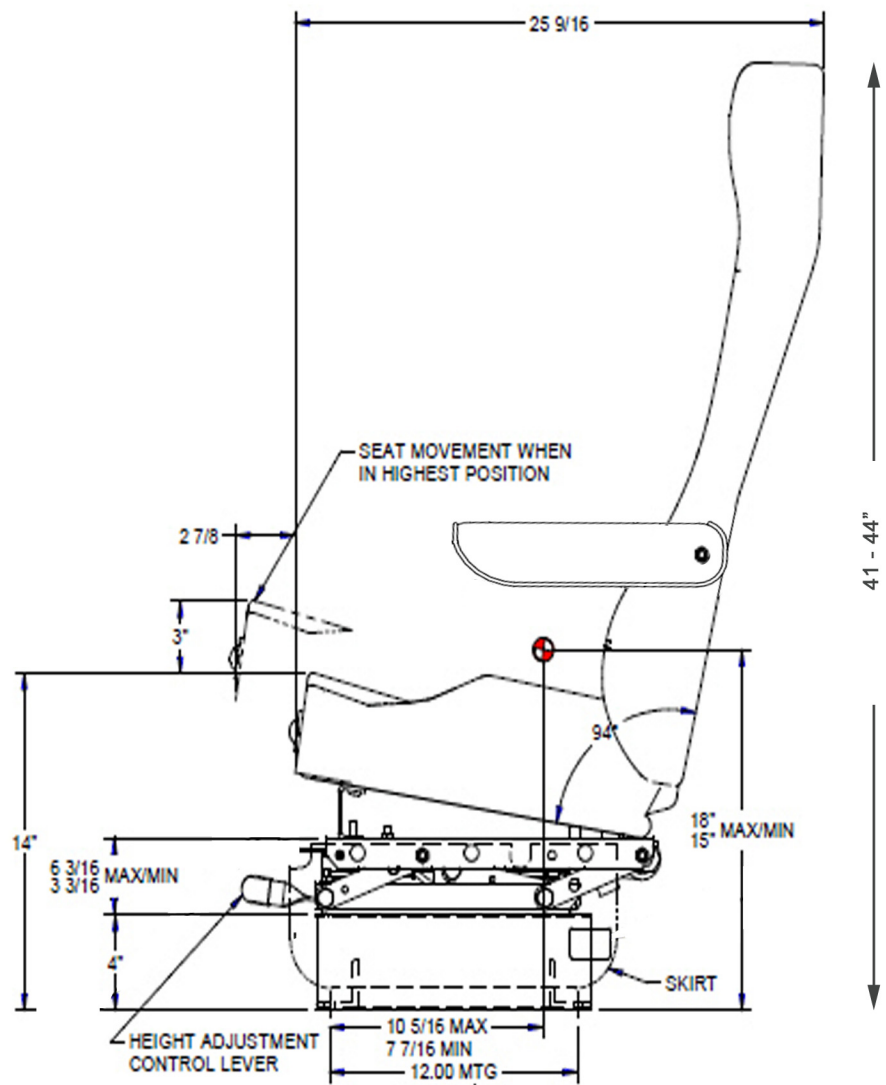

Flight Crew Seat

***Comfortable
Durable
Adjustable Arm Rests
Tilts Forward and AFT
Vertical Adjustment***

Precision Flight Controls Inc.

PRECISION FLIGHT CONTROLS, INC.
 WWW.FLYPFC.COM
 916-414-1310